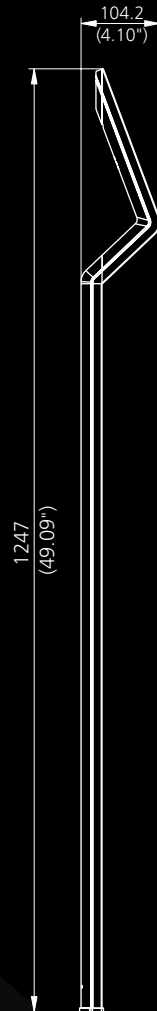

Factsheet PORT 1.1P pedestal

see PORT 1.1W

Technical Details

Physical Dimensions (WxHxD) 126.5 x 1247 x 104.2 mm (4.98 x 49.09 x 4.10 inch)

NI

MOD

Mobile

PORT 1.1P pedestal

NI

MOD

Mobile

Pedestal Fixture NI

Pedestal Fixture MOD

Pedestal Fixture Mobile

For further information including location of the Schindler office nearest you, please visit:
www.us.schindler.com

porttechnology@ch.schindler.com
www.theporttechnology.com