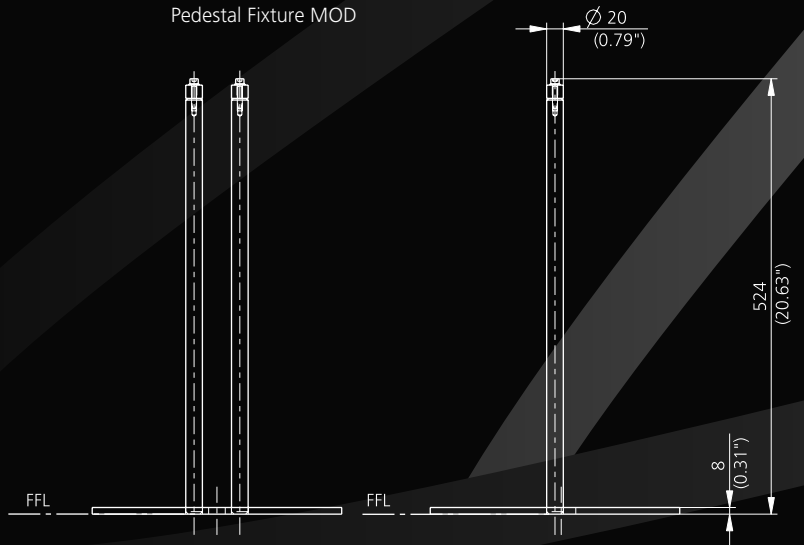

Pedestal Fixture MOD