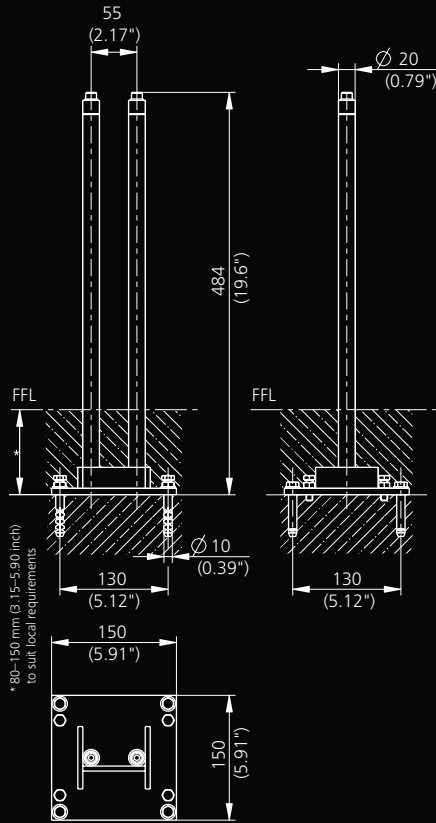

Pedestal Fixture NI