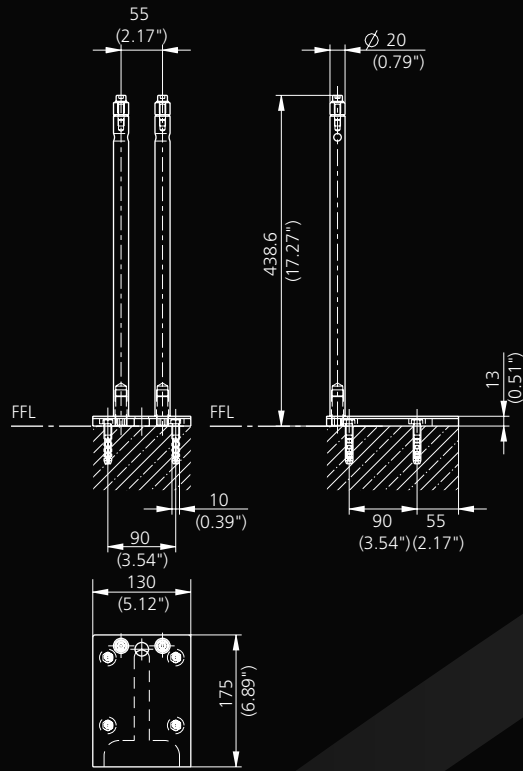

Pedestal Fixture MOD