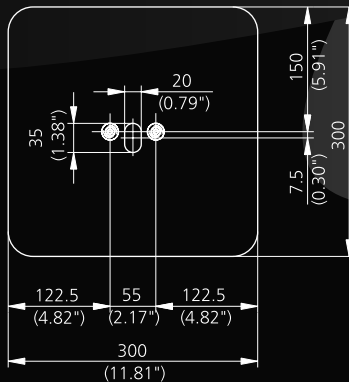

Pedestal Fixture Mobile