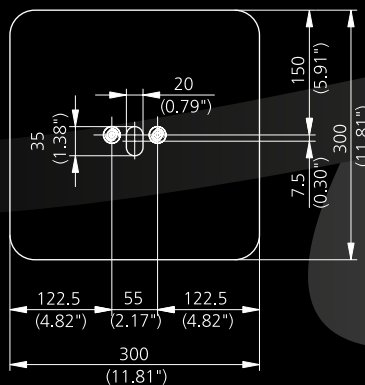

Pedestal Fixture Mobile

For further information including location of the Schindler office nearest you, please visit:
www.schindler.com

Schindler Elevator Ltd.
Zugerstrasse 13
CH-6030 Ebikon
Switzerland
Phone +41 (0)41 445 31 31
Fax +41 (0)41 445 52 97

porttechnology@ch.schindler.com
www.theporttechnology.com