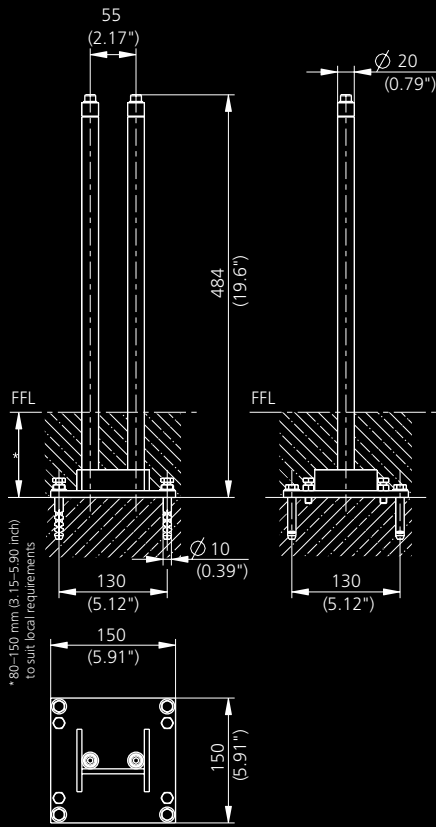

Factsheet PORT 1.2P pedestal

Technical Details

Physical Dimensions (W×H×D) 126.5×1247×104.2 mm (4.98×49.09×4.10 inch)

PORT 1.2P pedestal

NI

MOD

Mobile

Pedestal Fixture NI