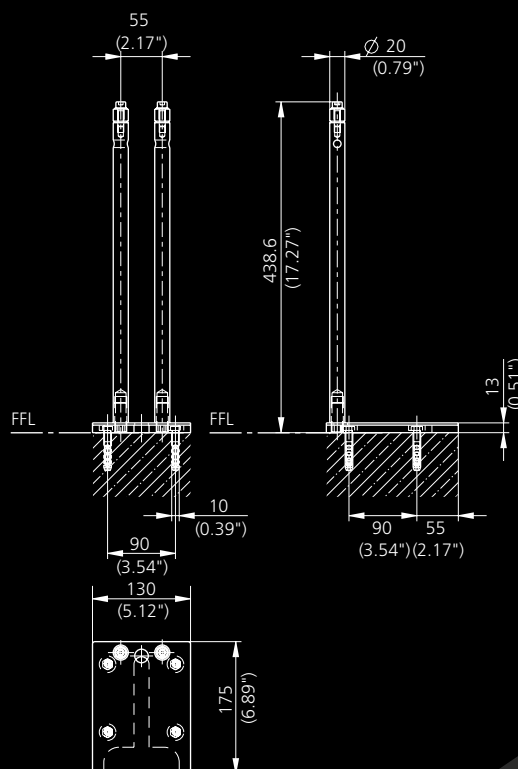

Factsheet PORT 1.2P pedestal

Technical Details

Physical Dimensions (W×H×D) 126.5×1247×104.2 mm (4.98×49.09×4.10 inch)

PORT 1.2P pedestal

NI

MOD

Mobile

Pedestal Fixture NI