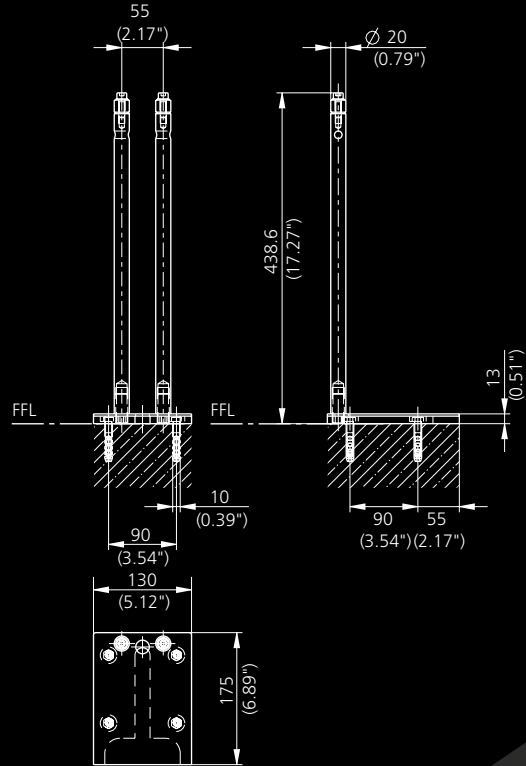

Factsheet PORT 1.2P pedestal

Technical Details

Physical Dimensions (W×H×D) 126.5×1247×104.2 mm (4.98×49.09×4.10 inch)

PORT 1.2P pedestal

NI

MOD

Mobile

Pedestal Fixture NI