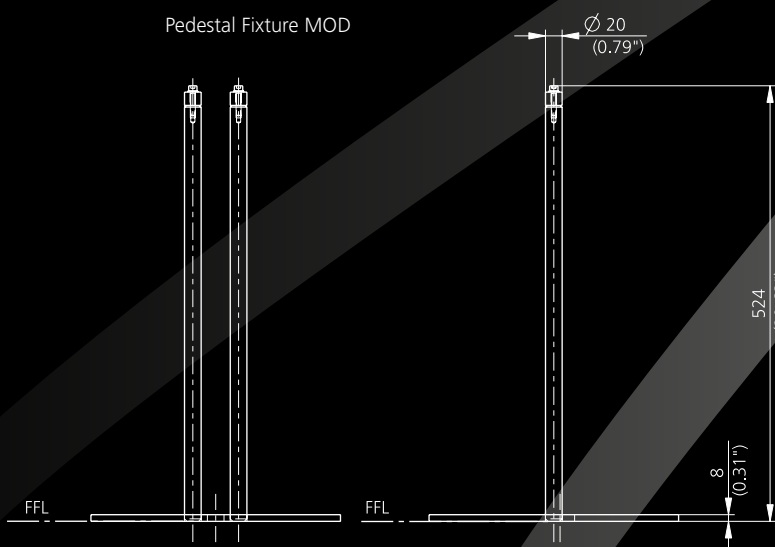

Pedestal Fixture Mobile

For further information including location of the Schindler office nearest you, please visit:
www.schindler.com

Schindler Elevator Ltd.
Zugerstrasse 13
CH-6030 Ebikon
Switzerland
Phone +41 (0)41 445 31 31
Fax +41 (0)41 445 52 97

porttechnology@ch.schindler.com
www.theporttechnology.com