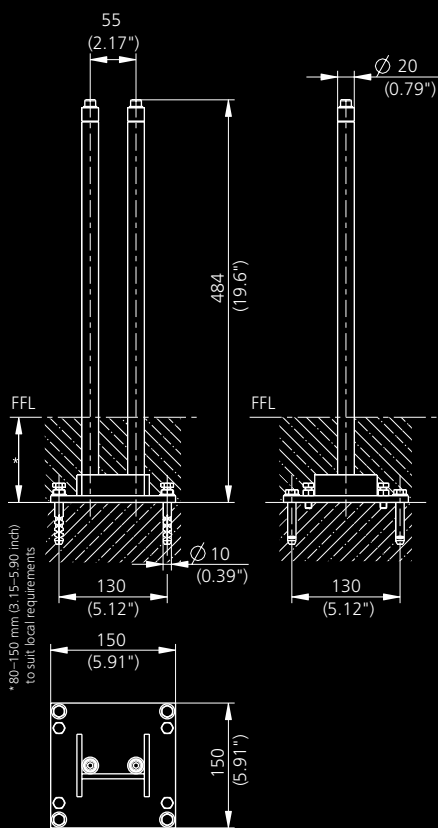

Factsheet PORT 1.2P pedestal

Technical Details

Physical Dimensions (W×H×D) 126.5×1247×104.2 mm (4.98×49.09×4.10 inch)

PORT 1.2P pedestal

NI

MOD

Mobile

Pedestal Fixture NI