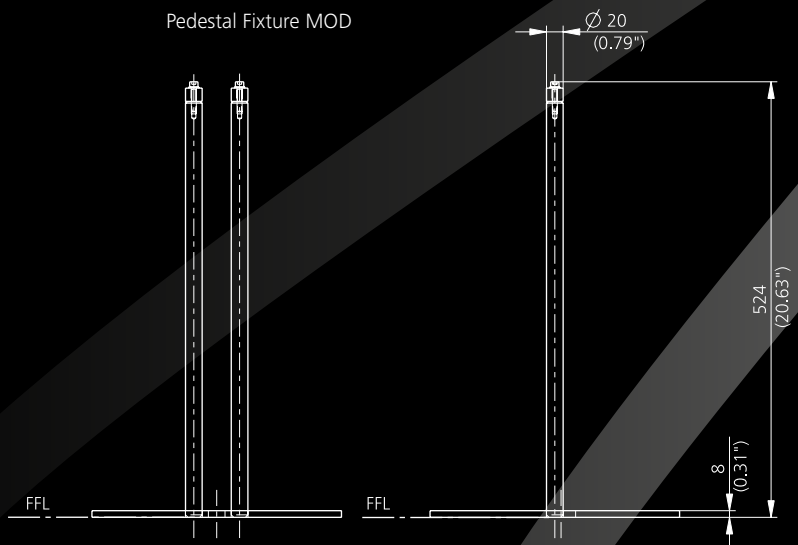

Pedestal Fixture Mobile

For further information including location of the Schindler office nearest you, please visit:
www.schindler.com

Schindler Elevator Ltd.
Zugerstrasse 13
CH-6030 Ebikon
Switzerland
Phone +41 (0)41 445 31 31
Fax +41 (0)41 445 52 97

porttechnology@ch.schindler.com
www.theporttechnology.com