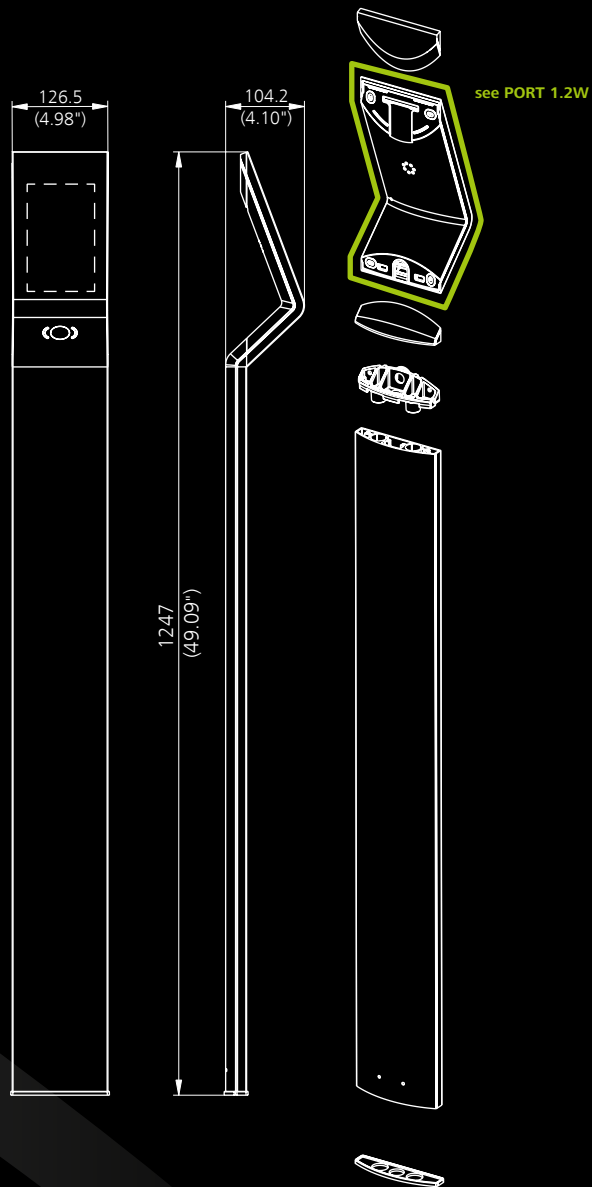

Factsheet PORT 1.2P pedestal

Technical Details

Physical Dimensions (W×H×D) 126.5×1247×104.2 mm (4.98×49.09×4.10 inch)

PORT 1.2P pedestal

NI

MOD

Mobile

Pedestal Fixture NI