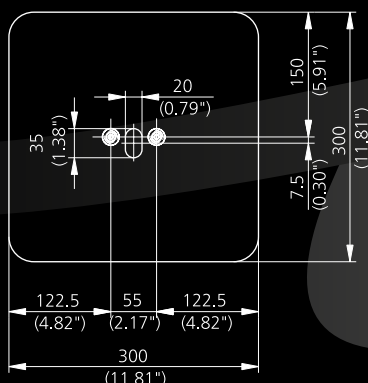

Pedestal Fixture Mobile

For further information including location of the Schindler office nearest you, please visit:
www.schindler.com

Schindler Elevator Ltd.
Zugerstrasse 13
CH-6030 Ebikon
Switzerland
Phone +41 (0)41 445 31 31
Fax +41 (0)41 445 52 97

porttechnology@ch.schindler.com
www.theporttechnology.com