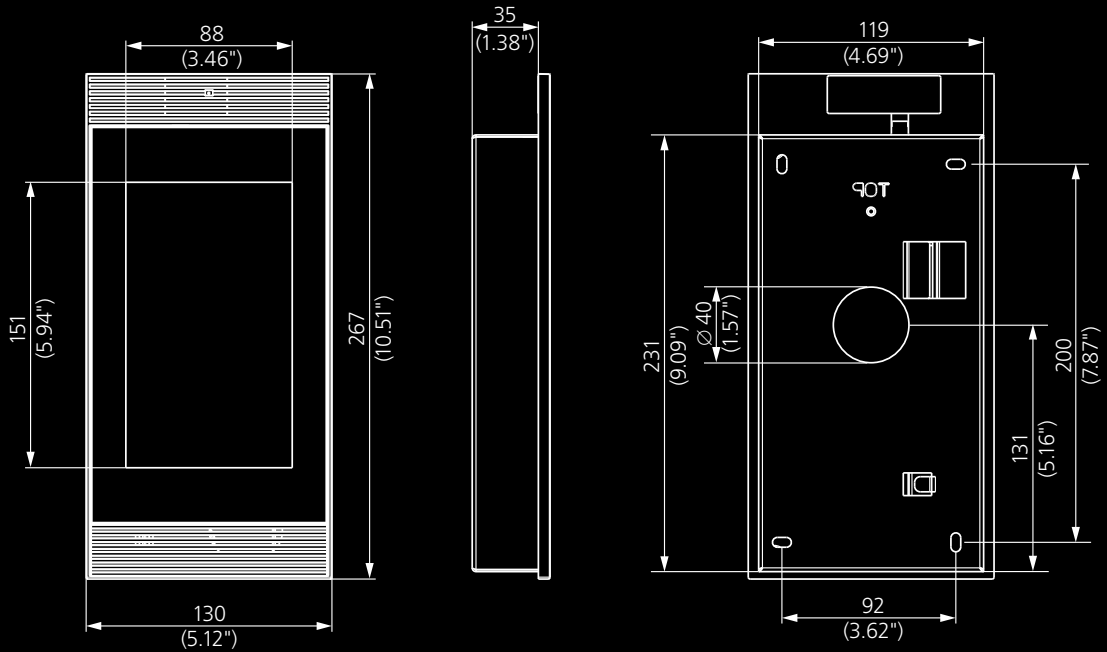

PORT 4 Home

For further information including location of the Schindler office nearest you, please visit:
www.schindler.com

Schindler Elevator Ltd.
Zugerstrasse 13
CH-6030 Ebikon
Switzerland
Phone +41 (0)41 445 31 31

porttechnology@schindler.com
www.theporttechnology.com