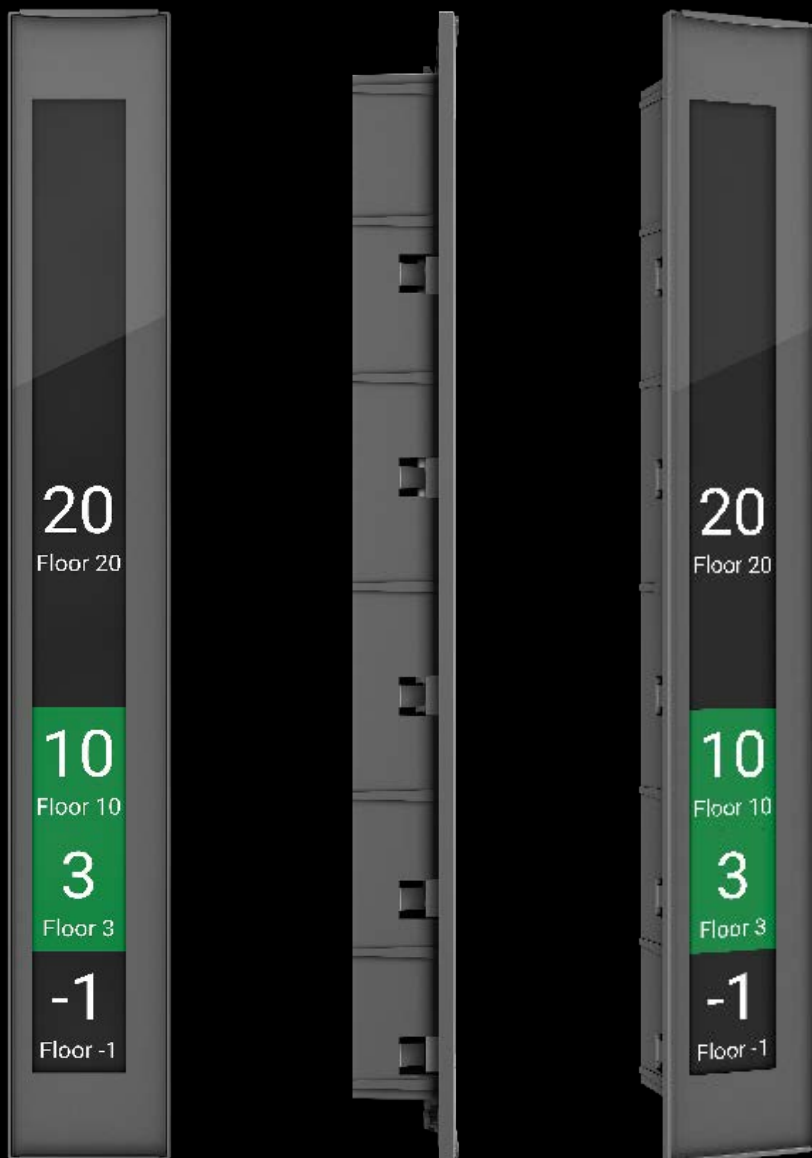

Factsheet Destination Indicator slim

Technical Details

Physical Dimensions (W×H×D)	Magnet Version: 47×330×48 mm Clip Version: 47×330×32 mm
Screen	11" LCD TFT Display, 1280×120 pix
Energy Consumption	max. 5 W
Supply	24–48 VDC or PoE (IEEE 802.3af)
Range of Application	temperature: 0 to 45 °C (14 to 113 °F) humidity: 0 to 90 % non-condensing for indoor use only

Destination Indicator slim

Springs mounting: (Surface)

Magnets mounting: (Flush)

Space Grey

White

Black

For further information including location of the Schindler office nearest you, please visit:
www.schindler.com