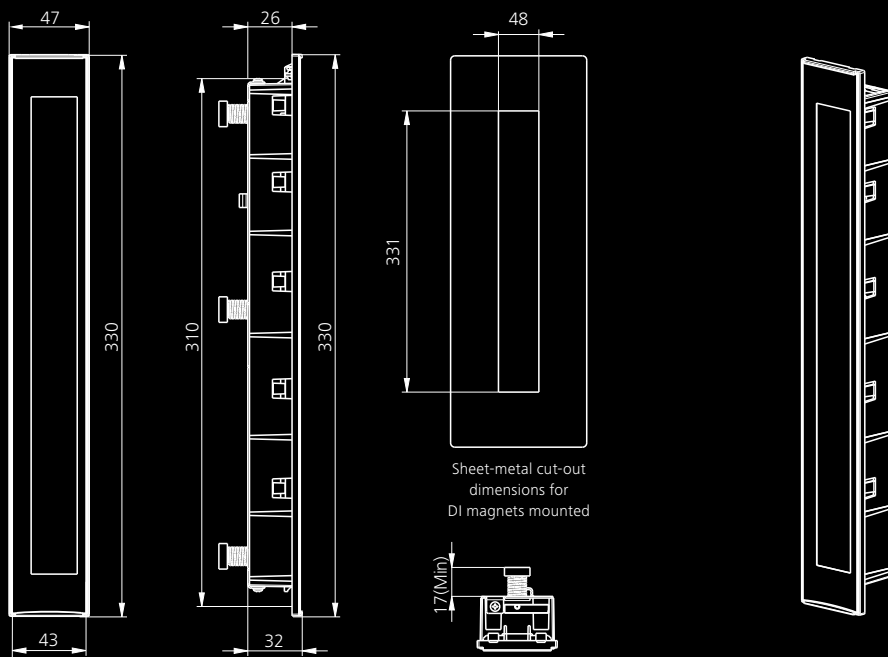

Factsheet Destination Indicator slim

Technical Details

Physical Dimensions (W×H×D)	Magnet Version: 47×330×48 mm Clip Version: 47×330×32 mm
Screen	11" LCD TFT Display, 1280×120 pix
Energy Consumption	max. 5 W
Supply	24–48 VDC or PoE (IEEE 802.3af)
Range of Application	temperature: 0 to 45 °C (14 to 113 °F) humidity: 0 to 90 % non-condensing for indoor use only

Destination Indicator slim

Springs mounting: (Surface)

Magnets mounting: (Flush)

Space Grey

White

Black

For further information including location of the Schindler office nearest you, please visit:
www.schindler.com