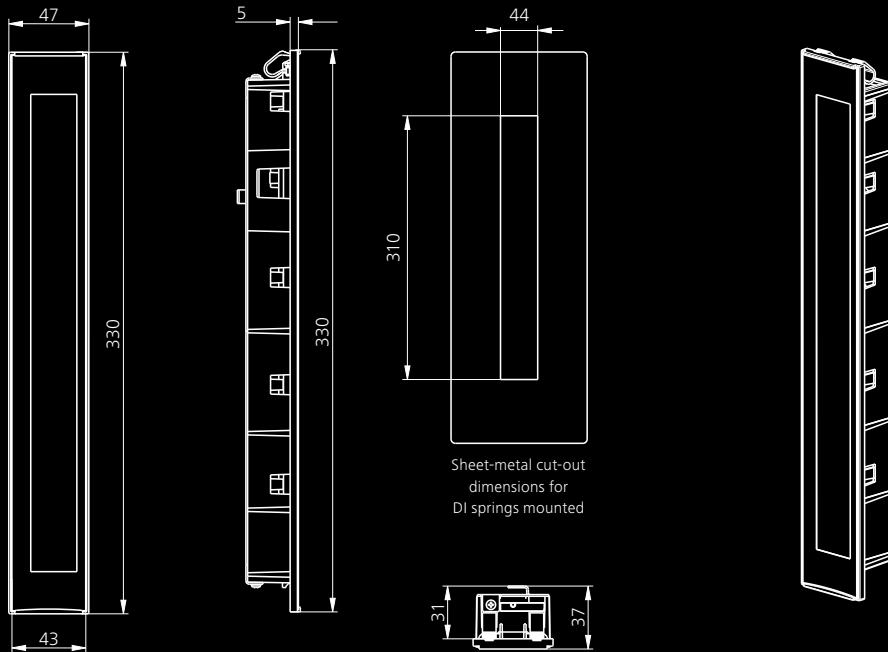

Factsheet Destination Indicator slim

Technical Details

Physical Dimensions (W×H×D)	Magnet Version: 47×330×48 mm Clip Version: 47×330×32 mm
Screen	11" LCD TFT Display, 1280×120 pix
Energy Consumption	max. 5 W
Supply	24–48 VDC or PoE (IEEE 802.3af)
Range of Application	temperature: 0 to 45 °C (14 to 113 °F) humidity: 0 to 90 % non-condensing for indoor use only

Destination Indicator slim

Springs mounting: (Surface)

Magnets mounting: (Flush)

Space Grey

White

Black

For further information including location of the Schindler office nearest you, please visit:
www.schindler.com